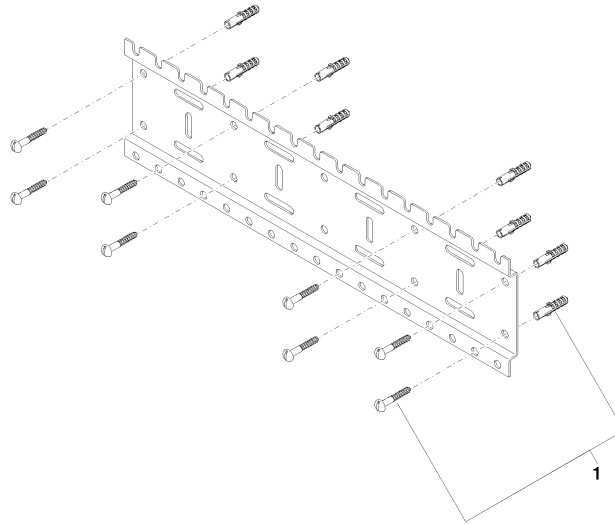

xGRID Installation track 510 mm -

12 310 970 90

- width 510mm
- height 135 mm
- depth 12 mm
- retaining screws and plugs

More information about the xGRID installation track can be found in the planning appendix to the SYMETRICS brochure.

xGRID Installation track 510 mm -

12 310 970 90

Spare parts list

No.	Item Number	Name	Quantity used	Delivery time
1	04 30 31 024 01 90	fixing set	4	2